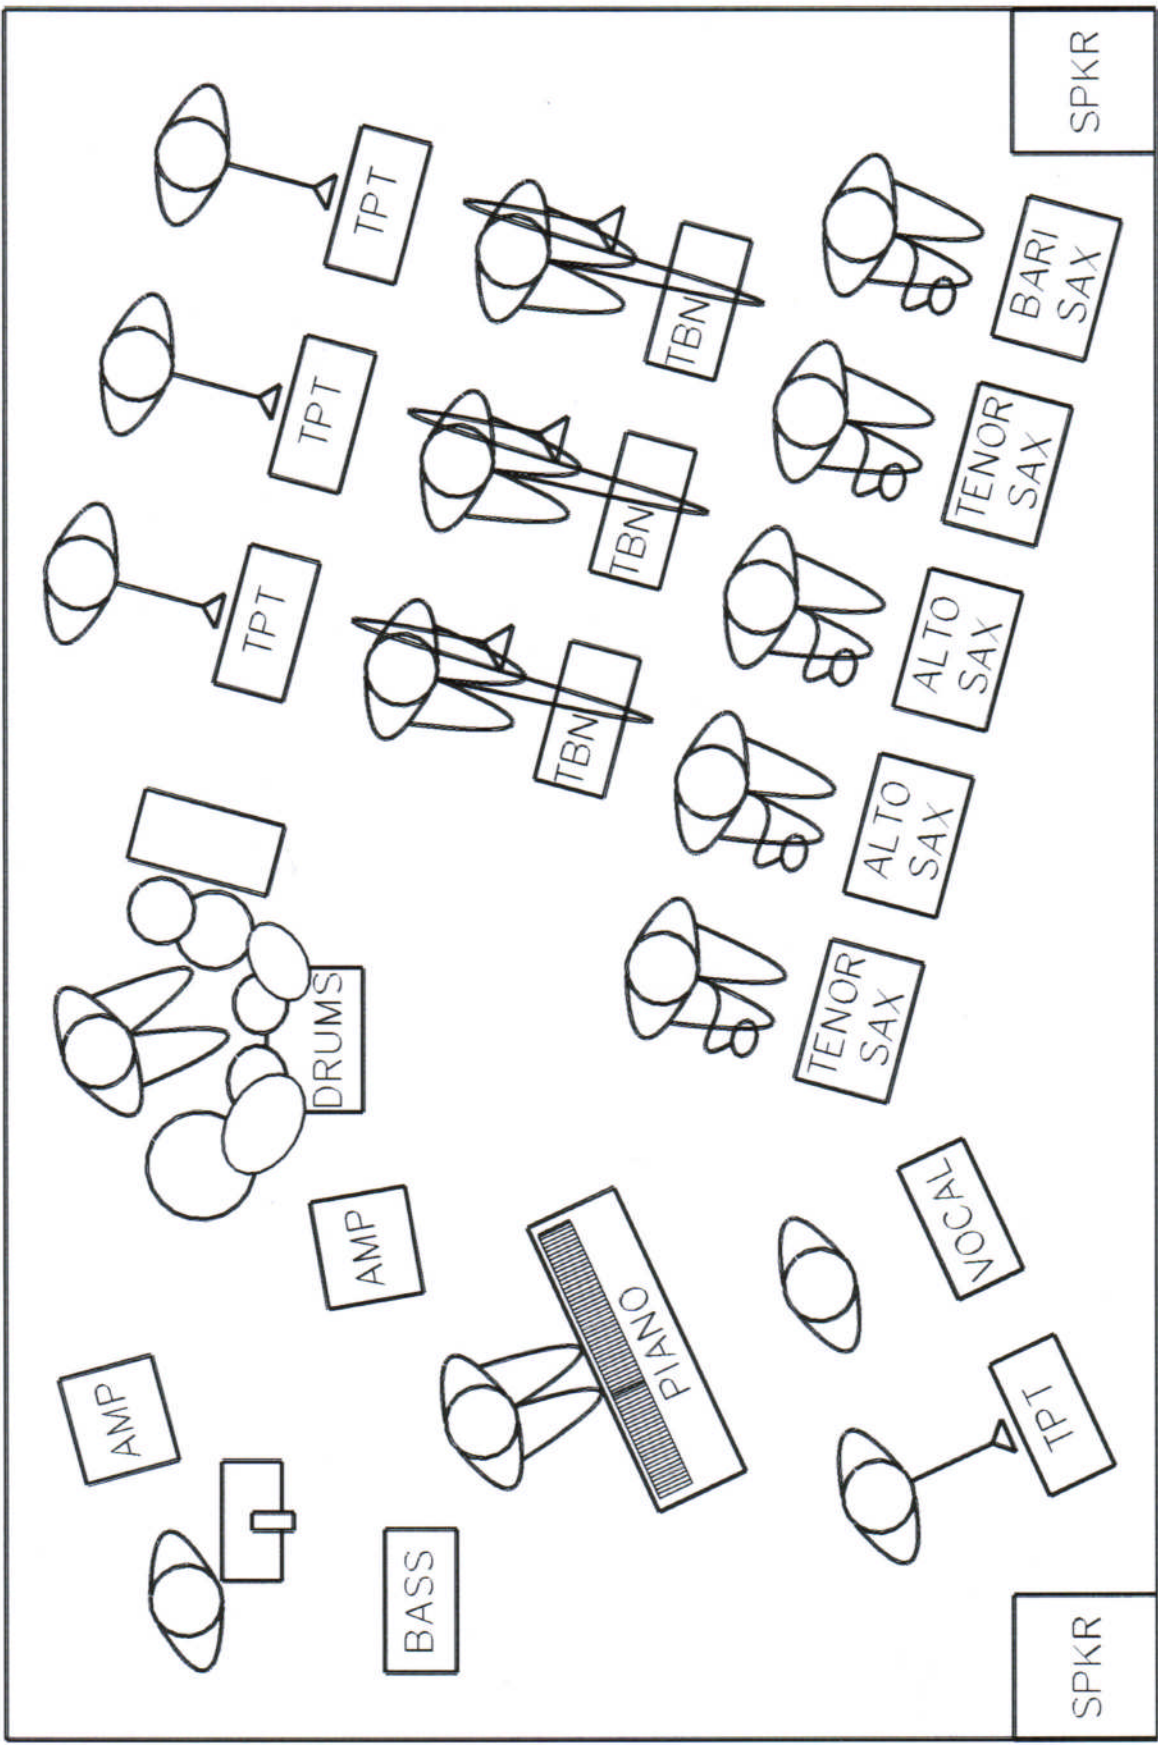

24'

16'

TYPICAL STAGE LAYOUT  
FOR MOONLIGHT EXPRESS